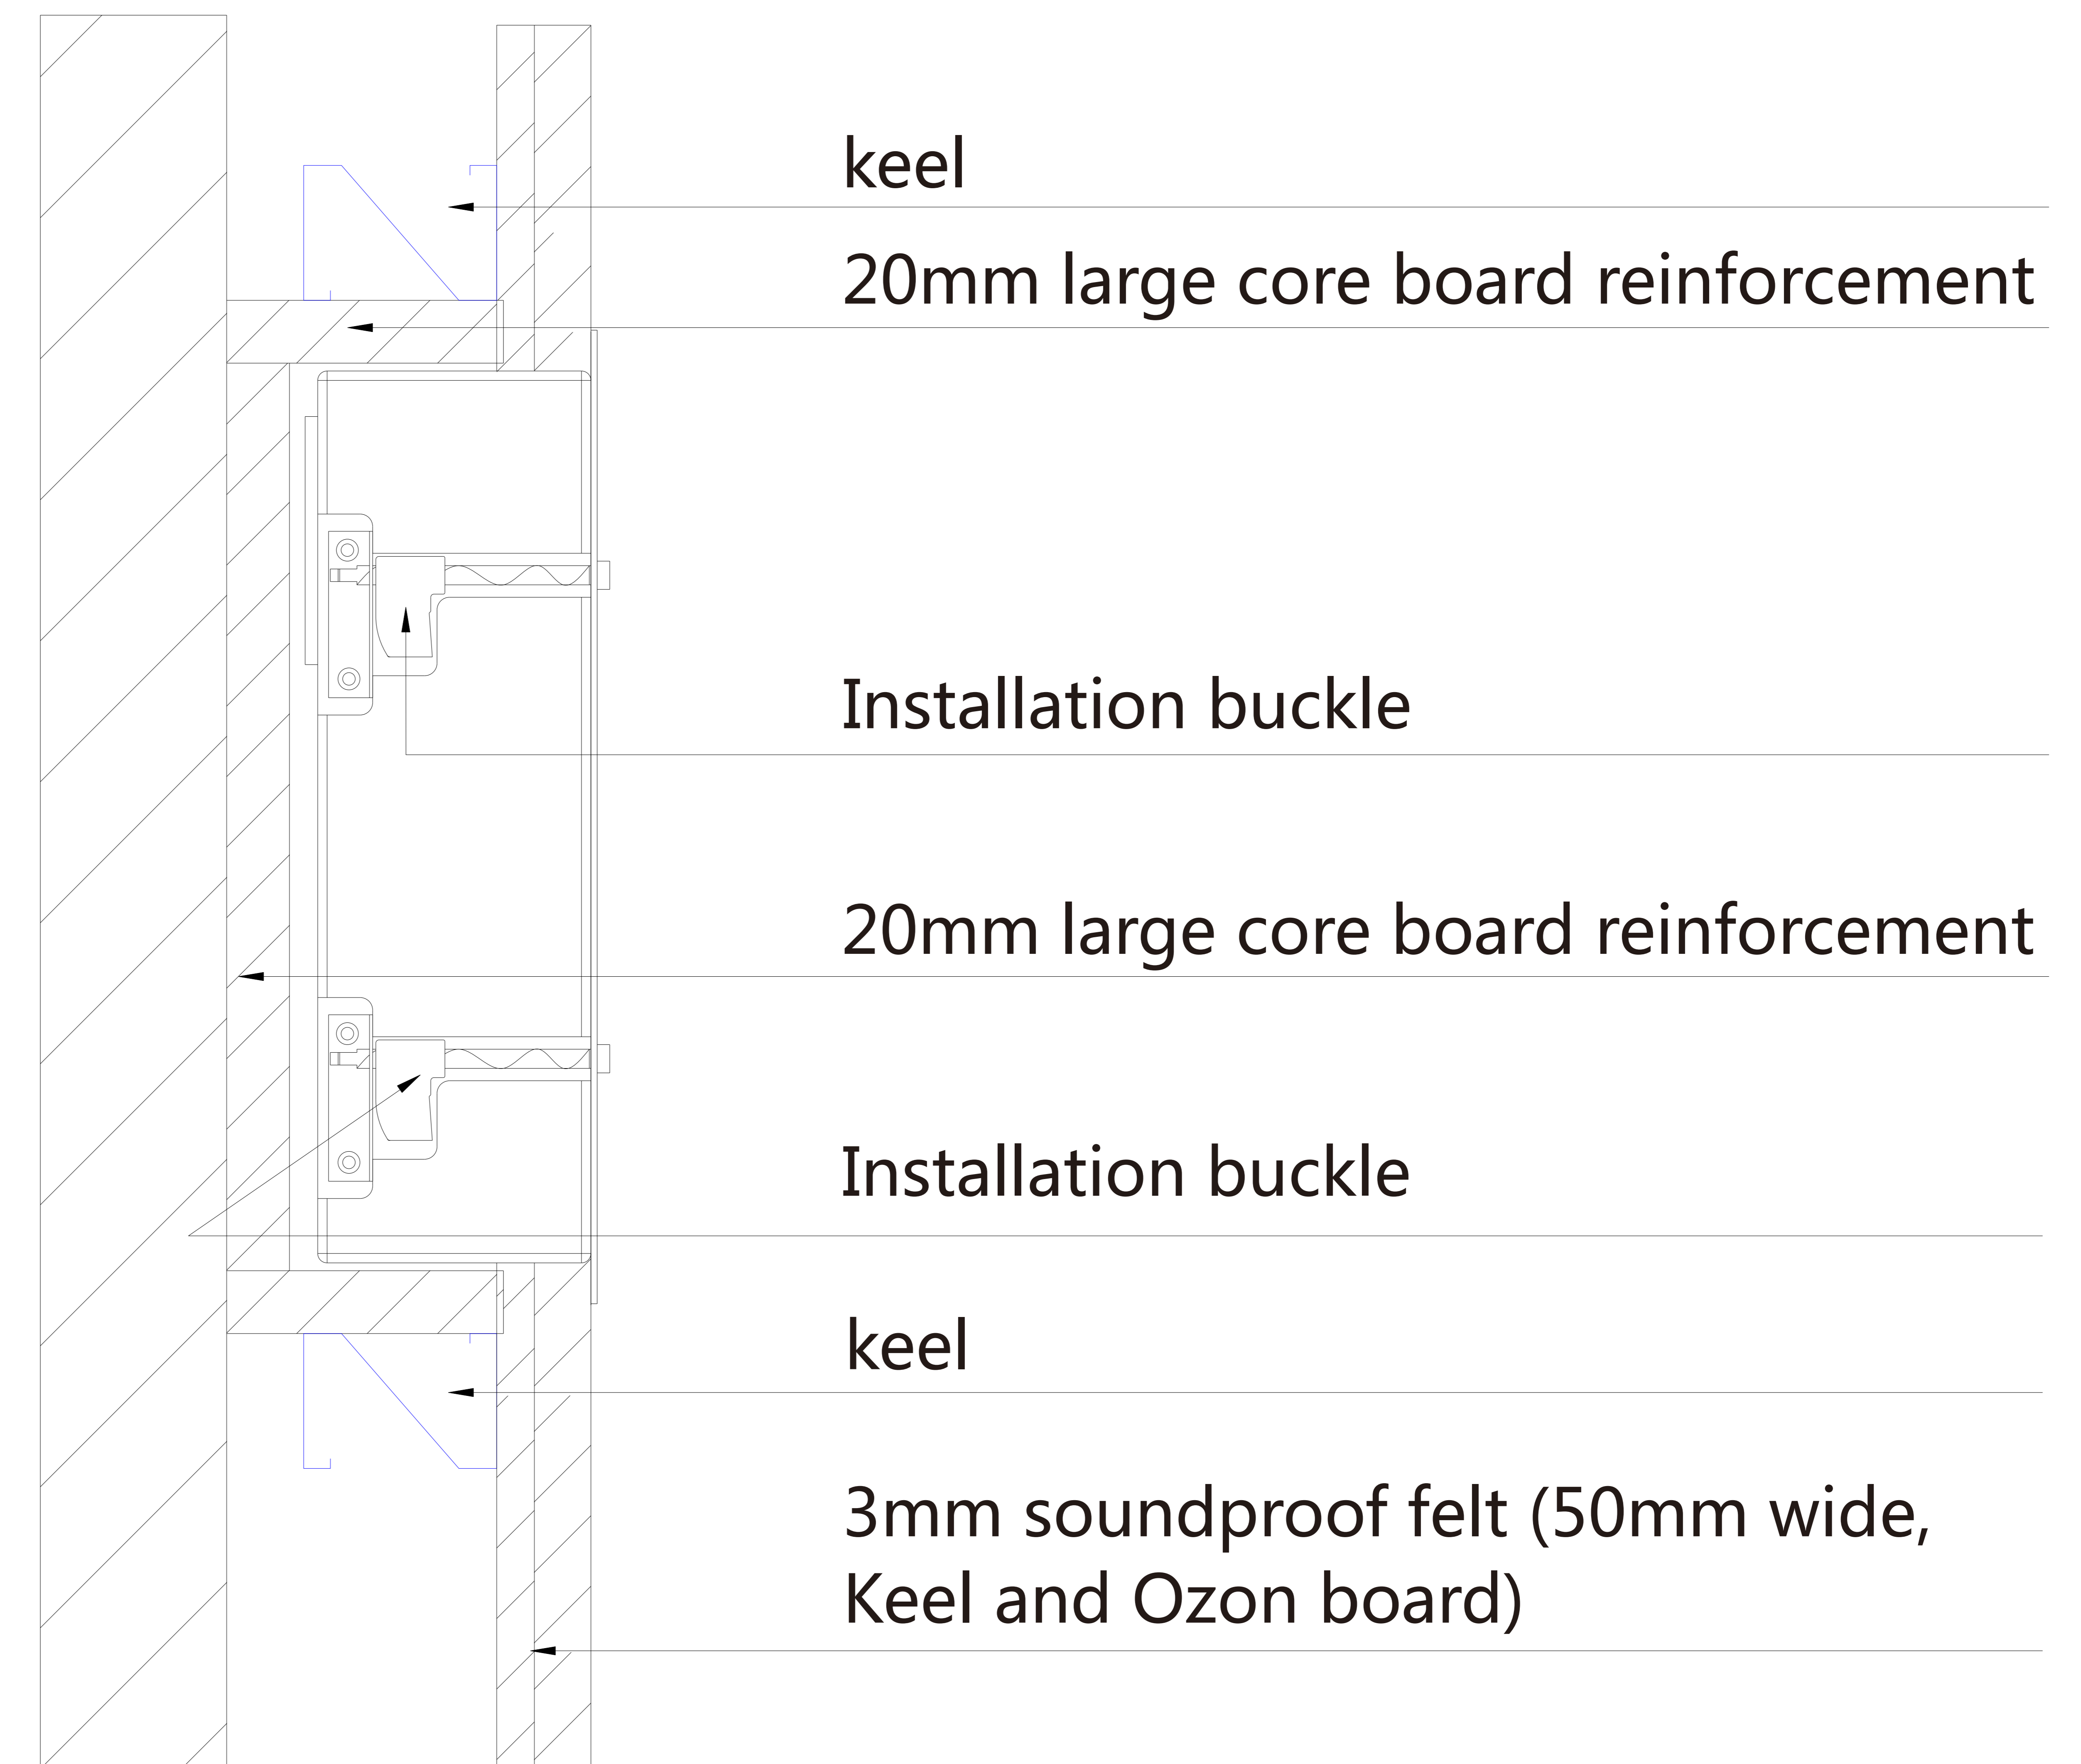

Model : C2145-A
 Panel size: (WxHxD) 210x310x2mm
 Box size: (WxHxD) 190x284x91mm
 Cut Out: (WxH) 195x289mm
 Depth greater than 100mm

Scale: %
Unit:mm

MATERIAL

TITLE

Appendix:ISO-A series paper(mm)

A4-297*210	A1-841*594
A3-420*297	A0-1189*841
A2-594*420	2A0-1682*1189

DATE: 2018.9.1

VERSION V2.2

Installation - C2145-A

SOLTON ACOUSTIC

www.ztmspeakers.de

Gewerbering 51 • D-94060 Pocking • Germany

ztmpeakers@163.com